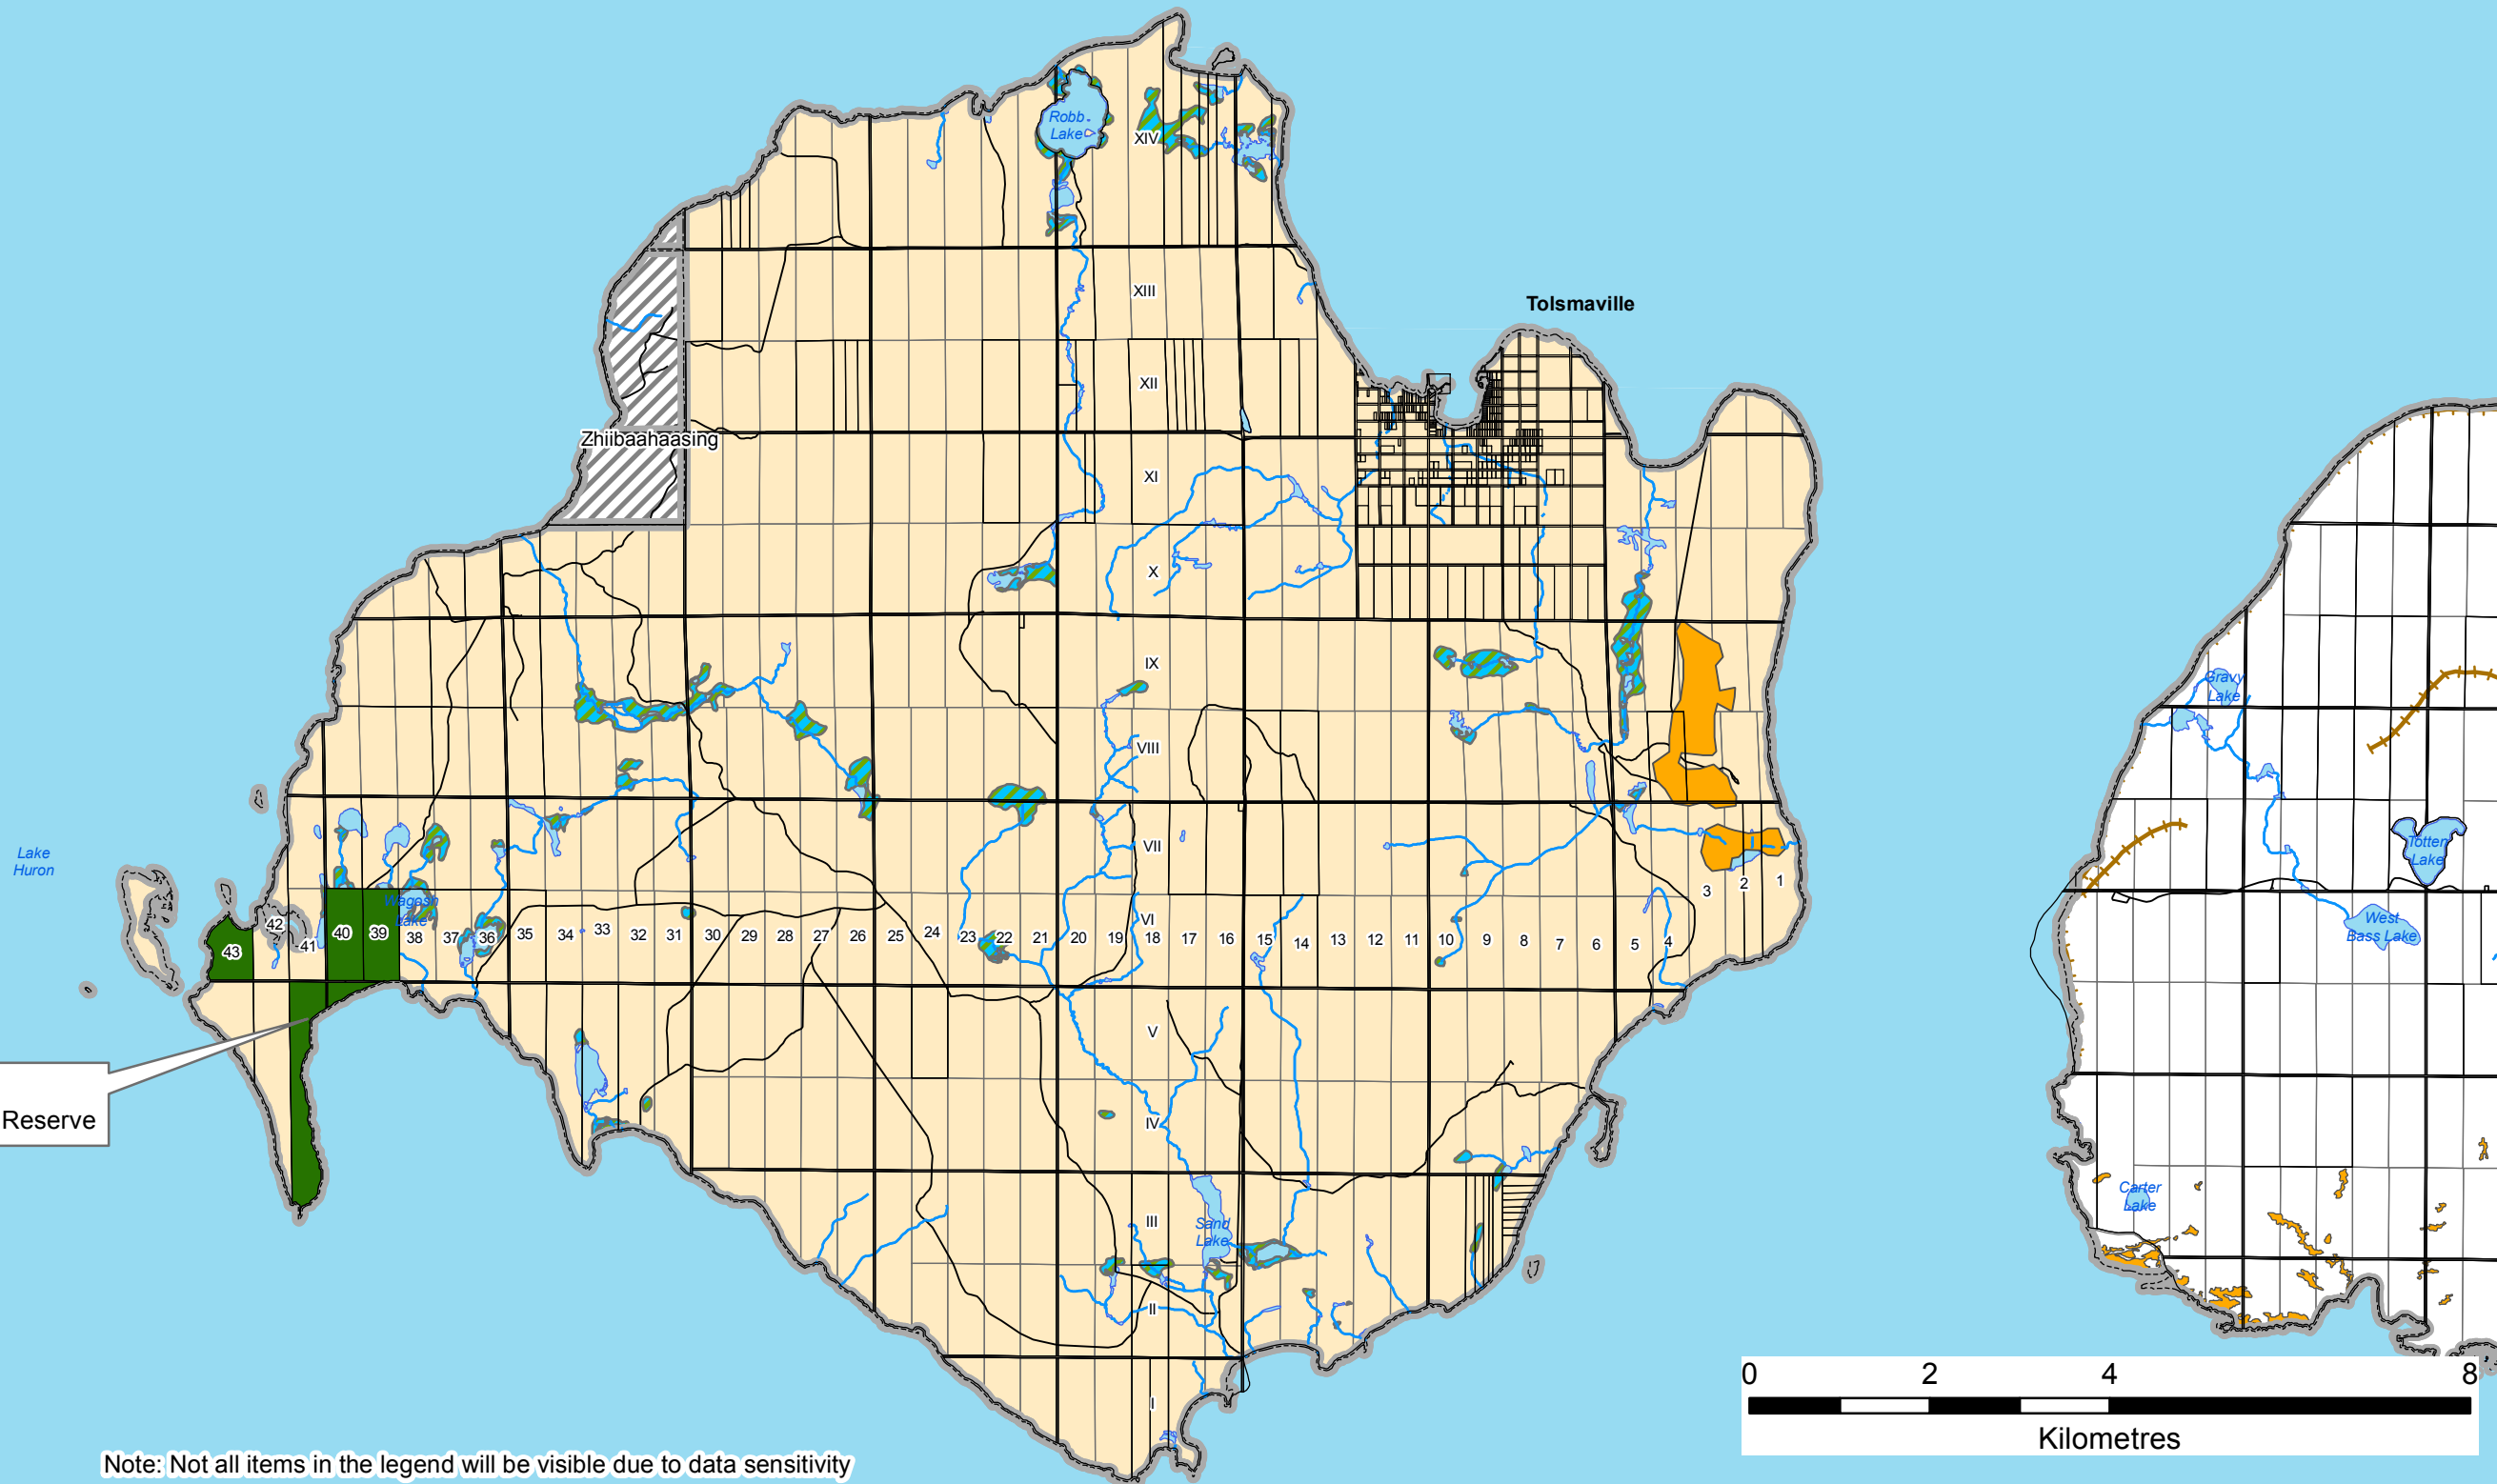

N

Approved by MMAH on October 29, 2018
Consolidated with Modifications

Note: Not all items in the legend will be visible due to data sensitivity

**District of Manitoulin
Official Plan
Schedule D1
Cockburn Island
Natural Heritage
Features and Areas**

Legend

- Highway 6
- Secondary Highway
- Local Road
- First Nation Reserve
- Manitoulin Planning Area
- Municipal Boundary
- Urban Settlement Boundary
- Provincial Park
- Proposed Provincial Park
- Water Body
- Conservation Reserve
- Geographic Township

Natural Heritage Features and Areas

- Conservation Reserve
- Provincially Significant Wetlands
- Unevaluated Wetlands
- Alvar Area
- ANSI
- Deer Yards
- Fish Habitat
- Stream
- Escarpment

This schedule is for general illustration purposes only. For boundary interpretation please contact the District of Manitoulin Planning Board. This schedule is intended to be interpreted in conjunction with the other schedules and policies of this Official Plan.